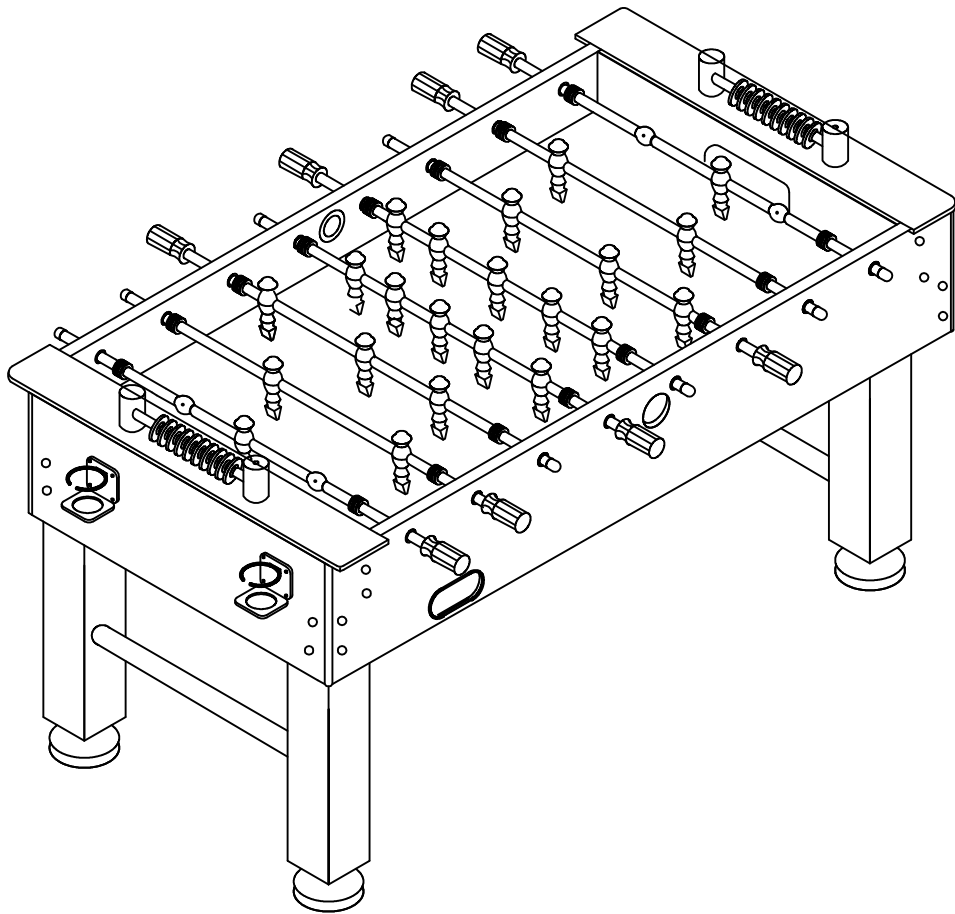

# SOCCER TABLE

ASSEMBLY INSTRUCTIONS AND RULES

# PARTS IDENTIFIER

## ASSEMBLY PARTS

DESCRIPTION	QTY, REQUIRED (EXTRAPIECES MAY INCLUDED)		
 <span style="border: 1px solid black; padding: 2px;">H1</span> 1/4" FLAT WASHER	4		
 <span style="border: 1px solid black; padding: 2px;">H2</span> 5/16" FLAT WASHER	24		
 <span style="border: 1px solid black; padding: 2px;">H3</span> 1/4" LOCK NUT	4		
 <span style="border: 1px solid black; padding: 2px;">H4</span> LEG LEVELER	4		
 <span style="border: 1px solid black; padding: 2px;">H5</span> 5/16" * 2-1/4" BOLT	8		
 <span style="border: 1px solid black; padding: 2px;">H6</span> 5/16" * 1-1/2" BOLT	16		
 <span style="border: 1px solid black; padding: 2px;">H7</span> 1/4" x 2" BOLT	4		
 <span style="border: 1px solid black; padding: 2px;">H8</span> 1" ROUND HEAD PHILLIPS SCREW	20		
 <span style="border: 1px solid black; padding: 2px;">H9</span> 5/8" ROUND HEAD PHILLIPS SCREW	32		
 <span style="border: 1px solid black; padding: 2px;">H10</span> 1" FLAT HEAD PHILLIPS SCREW	4		